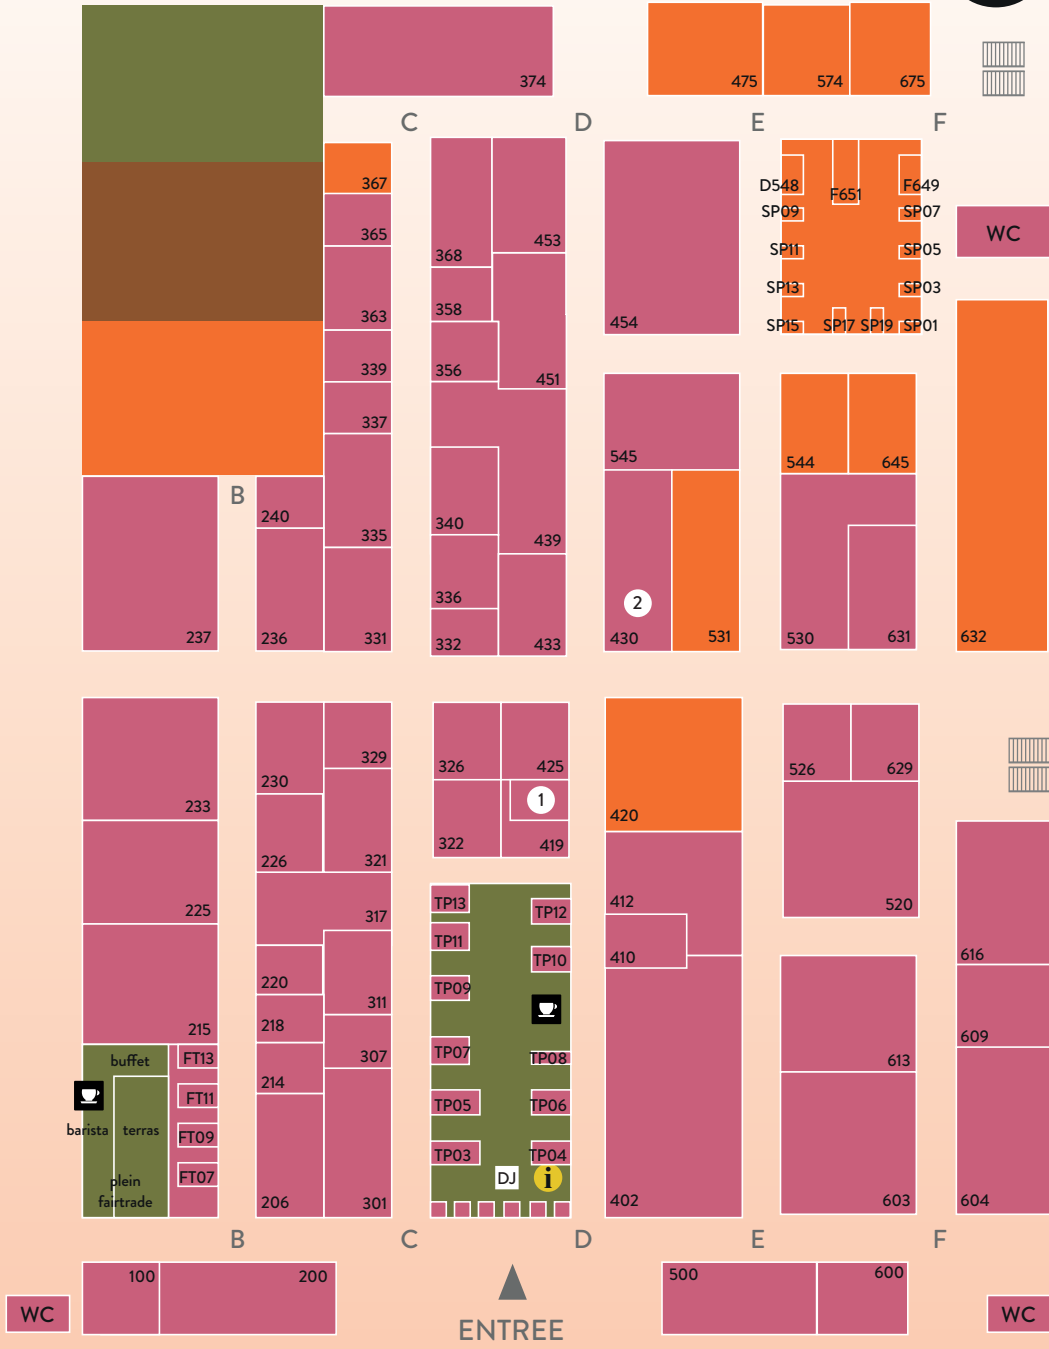

FASHION & LIFESTYLE

RETAILBEURS

- EXPOSANTEN
- Artisans Effort GMBH
- AziBi-iBizA
- B&U Trading
- BeYoonA
- Barrucci Mode-accessoires
- Biba B.V.
- Bijoux by F&M
- Butik Batik
- Culture Mix
- De Blue Gold Fish
- De Vogue
- Enrico Benetti
- Fairitens
- FATES
- FlowJewels
- Fushi
- Gebr. Simon
- Haba - BeLONG
- Harlekijn Import
- Hevi Handmade
- IKKI
- Jeebees
- Joyline-Creations
- JPM Toys
- JWL Trading
- Kadopapier.net
- Kazuri & more

- STAND
- D410
- C326
- E544
- C307
- C317
- D402
- D439
- B218
- D412
- C321
- C329
- D454
- B214
- F609
- C358
- C368
- F675
- F632
- E531
- C332
- C358
- B233
- C331
- E574
- C339
- F600
- B215

- Kbas
- Lacom
- Ludo Agencie
- Mechato
- Micmacbags
- Mundomi
- O.T.R.A. COSA
- Onkar
- Oosterzon Import Export
- OOZOO Timepieces
- Out of the Blue
- Pro Card Exclusive
- Rado Fashion
- Renaissance
- Rio Design - Handmade Designer
- Accessories
- Shanghai International Trade Company
- Siddharth Imports
- Silk Route
- Simbolica
- Soleyman Jewellery & Edelstenen
- State of Brands Trading Company
- TABOO sieraden
- Tahoua Import
- Tjonge Jonge
- Toenga
- Treasure Trade

- C322
- F616
- F609
- E475
- D451
- B225
- B206
- F603
- C336 - D433
- E545
- D420
- C367
- E530
- B220
- C311
- F645
- C335
- B200
- FT07
- F629
- C301
- C361
- A100
- B226
- F631
- C340

- GASTEXPOSANTEN:
- 4-ces watches
- CollectivWarehouse
- Context Cards
- daNikki
- Fair product company
- Franck Herval
- Go Dutch Label
- HB Kurk & Keramiek
- Happy Lona
- Huiskamer atelier Anne-belle
- Jongleergroothandel
- Kids and Berries
- Kinderfeets
- Lannoo Graphics
- Les Chamanes
- Lot83
- MAPublishing
- Mooi Vilt
- My Lady Lederwaren
- Nature
- Orbitkey
- Ori Tao
- Pockies
- Priddy Jewelry
- S Zilver
- sigikid
- Simbolica
- Speelplus Agenturen
- Uitgeverij Manó
- VKF Renzel BV
- Yet Fair Jewels

- D453
- D419
- TP10
- TP06
- C337
- TP08
- C365
- FT09
- FT07
- FT11
- SP13, SP15, SP17
- D548
- SP05
- TP07
- TP08
- TP04
- TP12
- TP09
- TP11
- TP08
- TP03
- TP08
- TP05
- TP13
- C356
- SP07
- FT07
- SP03
- SP01
- D425
- C337

■ Speelgoedexposanten   1 Inpak workshop powered by CollectivWarehouse
■ Catering   2 Frederique van Gemert foto en productstyling   Situatie per 03-09-2019, wijzigingen onder voorbehoud.